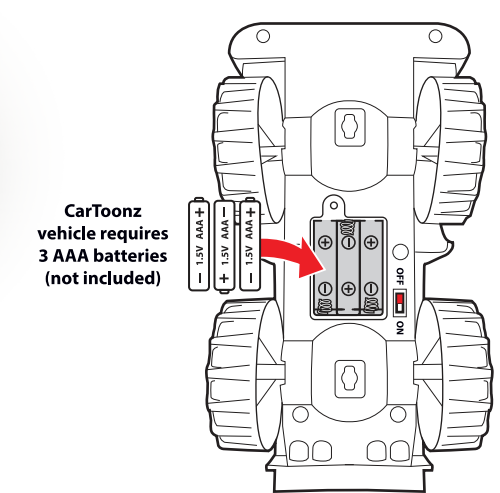

Connect with us:
pinterest.com/mindscope
facebook.com/mindscopeproducts
youtube.com/mindscope
Instagram.com/mindscopeproducts

MINDSCOPE PRODUCTS
www.mindscopeproducts.com

CarToonz vehicle requires 3 AAA batteries (not included)