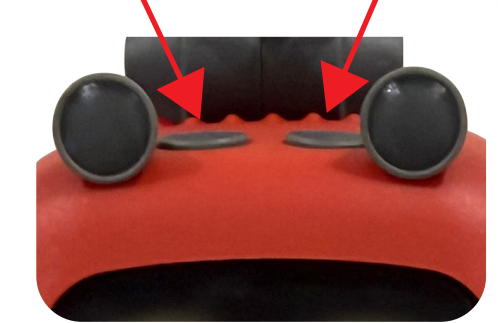

CARTOONZ
FLASH
The Fire Truck

Includes:
1x CarToonz Fire Truck
(Character Name: FLASH)

How To Operate:

Press to generate all 50 statements
*Press again to stop statements

Press to generate a single random statement.