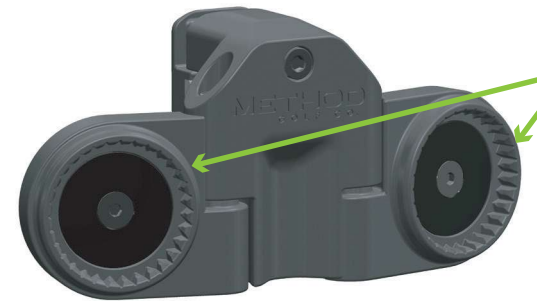

- The BagStack accessory mount attaches to all golf bags. You can leave this mount attached to your bag between rounds.
- **To Install:** Turn the clamp screw with the provided allen wrench counter-clockwise until the jaws of the mount are wide enough to fit around the rim of your golf bag. Position the mount in your desired location and turn the screw clockwise until the jaws of the clamp close securely and contact the bag. Only turn until snug, don't over-tighten!

- 2 magnetic attachment points are included on the mount. Attach and stack your most-used items with the full lineup of Method Golf accessories!

Range Finder Strap

Dry/Wet Towel with Magnet