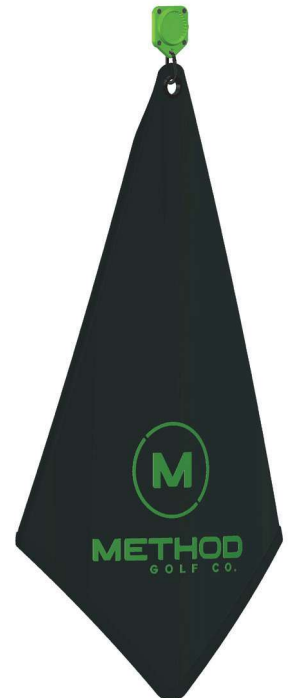

- The BagStack accessory mount attaches to all golf bags. You can leave this mount attached to your bag between rounds.
- **To Install:** Turn the clamp screw with the provided allen wrench counter-clockwise until the jaws of the mount are wide enough to fit around the rim of your golf bag. Position the mount in your desired location and turn the screw clockwise until the jaws of the clamp close securely and contact the bag. Only turn until snug, don't over-tighten!

- 2 magnetic attachment points are included on the mount. Attach and stack your most-used items with the full lineup of Method Golf accessories!

Range Finder Strap

Dry/Wet Towel with Magnet

## Compatible Magnetic Accessories

Divot Repair Tool with Ball Marker

Glove & Score-card Holder

Dry & Wet Brushes

Ball, Tee, & Pencil Holder