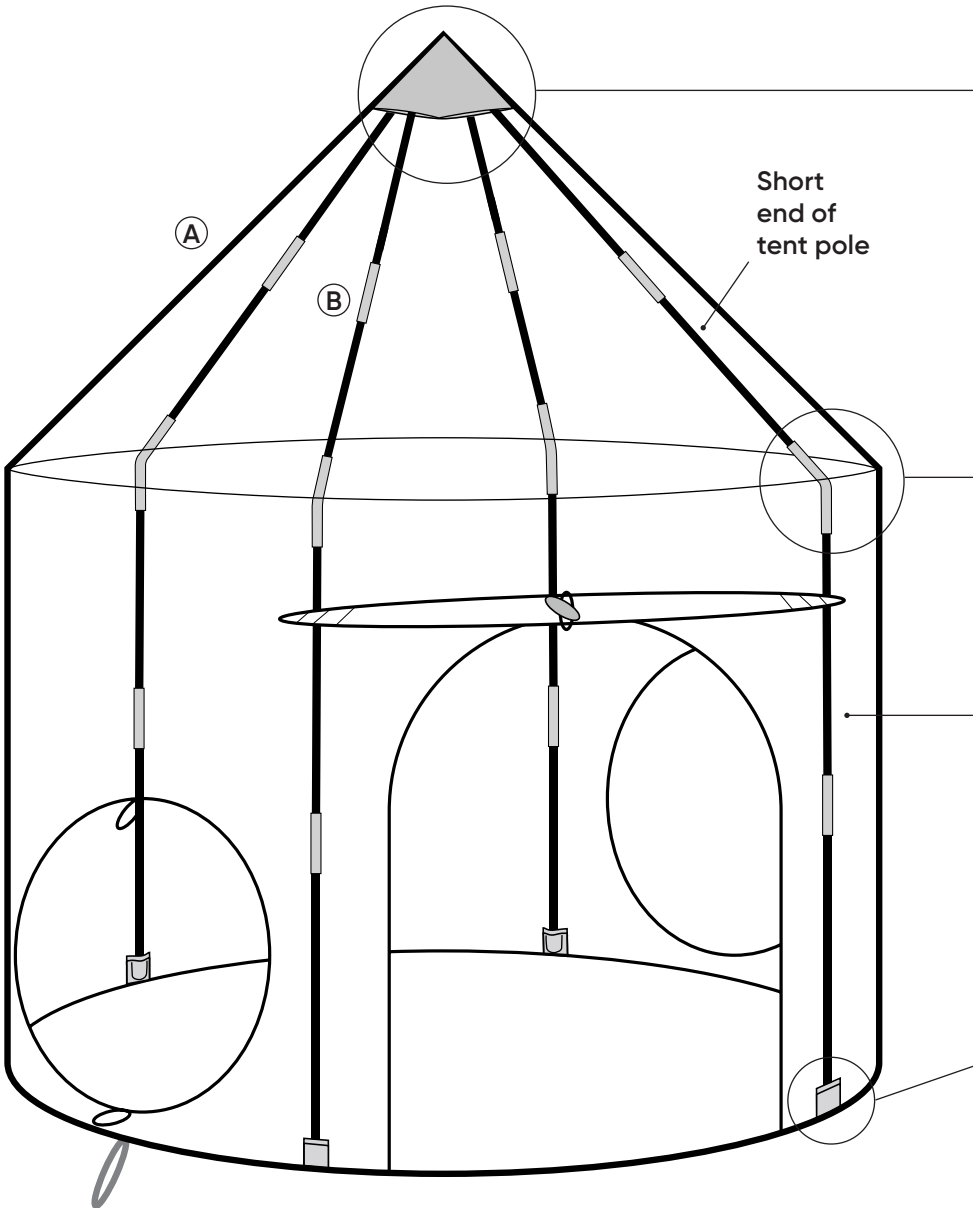

### Parts Included:

**A** x 1 Collapsible play tent

**B** x 4 Tent poles

**C** x 1 String of moon & star LED lights

**D** x 1 Carrying bag

**Assembly:**

**Care:** Spot clean.

**Use:** DO NOT ALLOW ANYONE UNDER THE AGE OF 3 TO PLAY IN THE TENT.

Long end of  
tent pole

## After Use:

Scan to watch  
how to collapse  
for storage!

Remove and collapse tent poles  
and lights; flatten tent.

Grasp flattened tent at opposite  
ends.

Twist into a figure-8. Collapse  
tent poles, neatly roll up string  
lights and store in carrying bag.