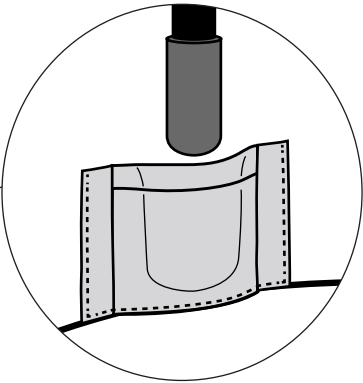

### Parts Included:

**A** x 1 Collapsible play tent

**B** x 4 Tent poles

**C** x 1 String of moon & star LED lights

**D** x 1 Carrying bag

**Assembly:**

**Care:** Spot clean.

**Use:** DO NOT ALLOW ANYONE UNDER THE AGE OF 3 TO PLAY IN THE TENT.

## After Use:

Scan to watch  
how to collapse  
for storage!

Remove and collapse tent poles  
and lights; flatten tent.

Grasp flattened tent at opposite  
ends.

Twist into a figure-8. Collapse  
tent poles, neatly roll up string  
lights and store in carrying bag.